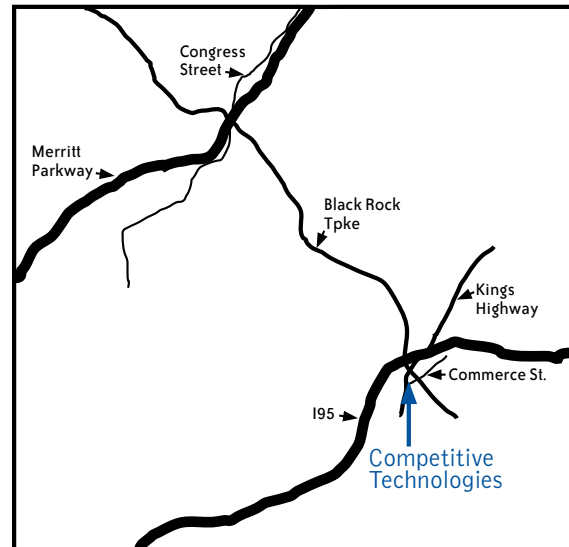

COMPETITIVE TECHNOLOGIES
Unlocking the Potential of Innovation®

DIRECTIONS TO COMPETITIVE TECHNOLOGIES, INC.

777 Commerce Drive, Suite 100

Fairfield, CT 06825

Phone: (203) 368-6044

Fax: (203) 368-5399

I95 Northbound

- I95 to Exit 24 - Black Rock Turnpike
- Take right turn off exit ramp — Kings Highway Cutoff
- Pull into the left lane and take your first left — Kings Highway. You will pass the Staples Plaza (Verizon Wireless) on your left.
- Take left onto Commerce Drive. We are on the right side at 777 Commerce Drive. Visitor parking is available in front of the building. More parking is available around back.

Merritt Parkway Northbound

- Merritt Parkway to Exit 44 – Black Rock Turnpike
- Take a left turn off exit ramp (Congress St.). Take an immediate right turn onto Black Rock Turnpike. Travel approximately 3.4 miles until you come upon the I95 Highway overpass. (You will be traveling from residential to business district to residential in this stretch)
- Continue straight through the stop sign and merge onto Kings Highway Cutoff.
- Continue traveling under the highway overpass bearing right and straight through the stop light.
- Left turn onto Kings Highway. You will pass the Staples Plaza (Verizon Wireless)
- Left onto Commerce Drive. We are on the right side at 777 Commerce Drive. Visitor parking is available in front of the building. More parking is available around back.

I95 Southbound

- I95 to Exit 24 – Black Rock Turnpike
- Take left onto Chambers Street (You will be facing Cumberland Farms)
- At the end of Chambers Street take a right onto Commerce Drive. Proceed straight through the major intersection with Black Rock Turnpike. We are on the left side at 777 Commerce Drive. Visitor parking is available in front of the building. More parking is available around back.

Merritt Parkway Southbound

- Merritt Parkway to Exit 44 – Black Rock Turnpike
- Take a left turn off exit ramp (Congress St.). Stay in left or center lane and take a left turn onto Black Rock Turnpike. Travel approximately 3.4 miles until you come upon the I95 Highway overpass. (You will be traveling from residential to business district to residential in this stretch)
- Continue straight through the stop sign and merge onto Kings Highway Cutoff.
- Continue traveling under the highway overpass bearing right and straight through the stop light.
- Left turn onto Kings Highway. You will pass the Staples Plaza (Verizon Wireless)
- Left onto Commerce Drive. We are on the right side at 777 Commerce Drive. Visitor parking is available in front of the building. More parking is available around back.